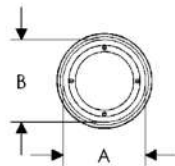

LUCY PENDANT PE525

LED Pendant

- Price includes LED lamp.
- 120VAC, 60Hz
- 14 W, 2700K
- E155 Square Designer Escutcheon requires leather choice.

Pendant	A	B	C	Shade	Wt. lbs.	Price
PE525	5 5/8"	5 5/8"	16 3/16"	GLOBE 006	20.50	\$5450.00
PE525 W/E155	5 5/8"	5 5/8"	16 3/16"	GLOBE 006	20.50	\$5777.00
PE525	5 5/8"	5 5/8"	11 3/16"	GLOBE 007	15.25	\$5450.00
PE525 W/E155	5 5/8"	5 5/8"	11 3/16"	GLOBE 007	15.25	\$5777.00