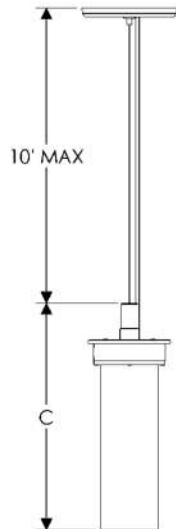

LUCY PENDANT PE525

LED Pendant

- Price includes LED lamp.
- 120VAC, 60Hz
- 14 W, 2700K
- E155 Square Designer Escutcheon requires leather choice.

Pendant	A	B	C	Shade	Wt. lbs.	Price
PE525	5 5/8"	5 5/8"	16 3/16"	GLOBE 006	20.50	\$5450.00
PE525 W/E155	5 5/8"	5 5/8"	16 3/16"	GLOBE 006	20.50	\$5777.00
PE525	5 5/8"	5 5/8"	11 3/16"	GLOBE 007	15.25	\$5450.00
PE525 W/E155	5 5/8"	5 5/8"	11 3/16"	GLOBE 007	15.25	\$5777.00